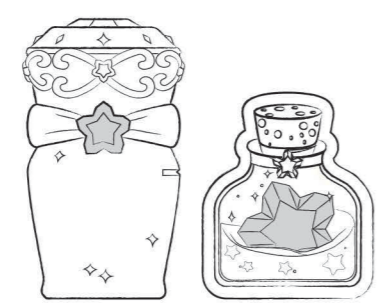

IMPORTANT: RETAIN PACKAGING DETAILS FOR FUTURE REFERENCE. COLORS AND CONTENTS MAY VARY. MAY CONTAIN COLOR CHANGE FIGURES, FOR BEST COLOR CHANGE EFFECT USE ICE WATER AND WARM WATER (95-107°F/35-42°C). PIPETTE WAND INTENDED FOR PLAY ONLY, DO NOT DRINK FROM WAND. EMPTY WATER AFTER PLAY. CLEAN AND DRY TOY BEFORE STORAGE. CONFORMS TO ASTM D-4236. RETAIN INSTRUCTIONS FOR FUTURE REFERENCE. CONTAINS IMIDAZOLIDINYL UREA. MAY PRODUCE AN ALLERGIC REACTION.

©2021 The Moose Group

www.magicmixies.com

REPLACE WITH FSC LOGO

POTION

Love Potion

Lucky Star Potion

Flight Potion

POTION MAKING

1.

2.

POTION CREATION

1.

2.

3.

4.

5.