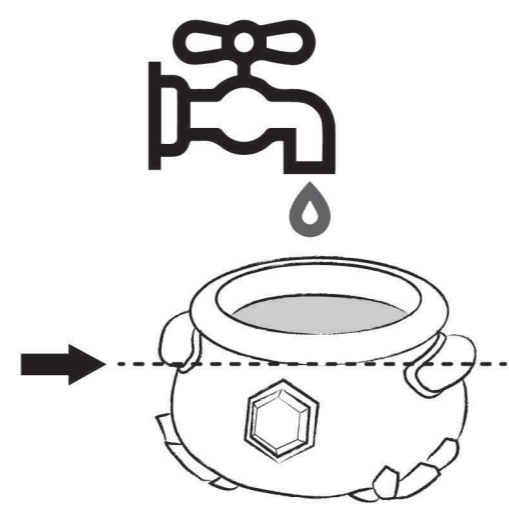

IMPORTANT: RETAIN PACKAGING DETAILS FOR FUTURE REFERENCE. COLORS AND CONTENTS MAY VARY. MAY CONTAIN COLOR CHANGE FIGURES, FOR BEST COLOR CHANGE EFFECT USE ICE WATER AND WARM WATER (95-107°F/35-42°C). PIPETTE WAND INTENDED FOR PLAY ONLY, DO NOT DRINK FROM WAND. EMPTY WATER AFTER PLAY. CLEAN AND DRY TOY BEFORE STORAGE. CONFORMS TO ASTM D-4236. RETAIN INSTRUCTIONS FOR FUTURE REFERENCE. CONTAINS IMIDAZOLIDINYL UREA. MAY PRODUCE AN ALLERGIC REACTION.

1.

2.

POTION CREATION

1.

2.

3.

4.

5.