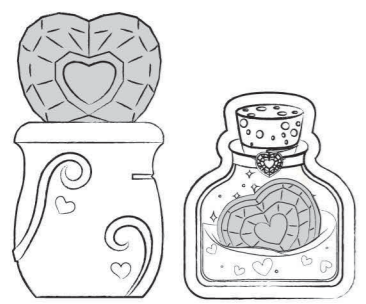

IMPORTANT: RETAIN PACKAGING DETAILS FOR FUTURE REFERENCE. COLORS AND CONTENTS MAY VARY. MAY CONTAIN COLOR CHANGE FIGURES, FOR BEST COLOR CHANGE EFFECT USE ICE WATER AND WARM WATER (95-107°F/35-42°C). PIPETTE WAND INTENDED FOR PLAY ONLY, DO NOT DRINK FROM WAND. EMPTY WATER AFTER PLAY. CLEAN AND DRY TOY BEFORE STORAGE. CONFORMS TO ASTM D-4236. RETAIN INSTRUCTIONS FOR FUTURE REFERENCE. CONTAINS IMIDAZOLIDINYL UREA. MAY PRODUCE AN ALLERGIC REACTION.

©2021 The Moose Group

www.magicmixies.com

REPLACE WITH FSC LOGO

POTION

Love Potion

Lucky Star Potion

Flight Potion

POTION MAKING

1.

2.

POTION CREATION

1.

2.

3.

4.

5.