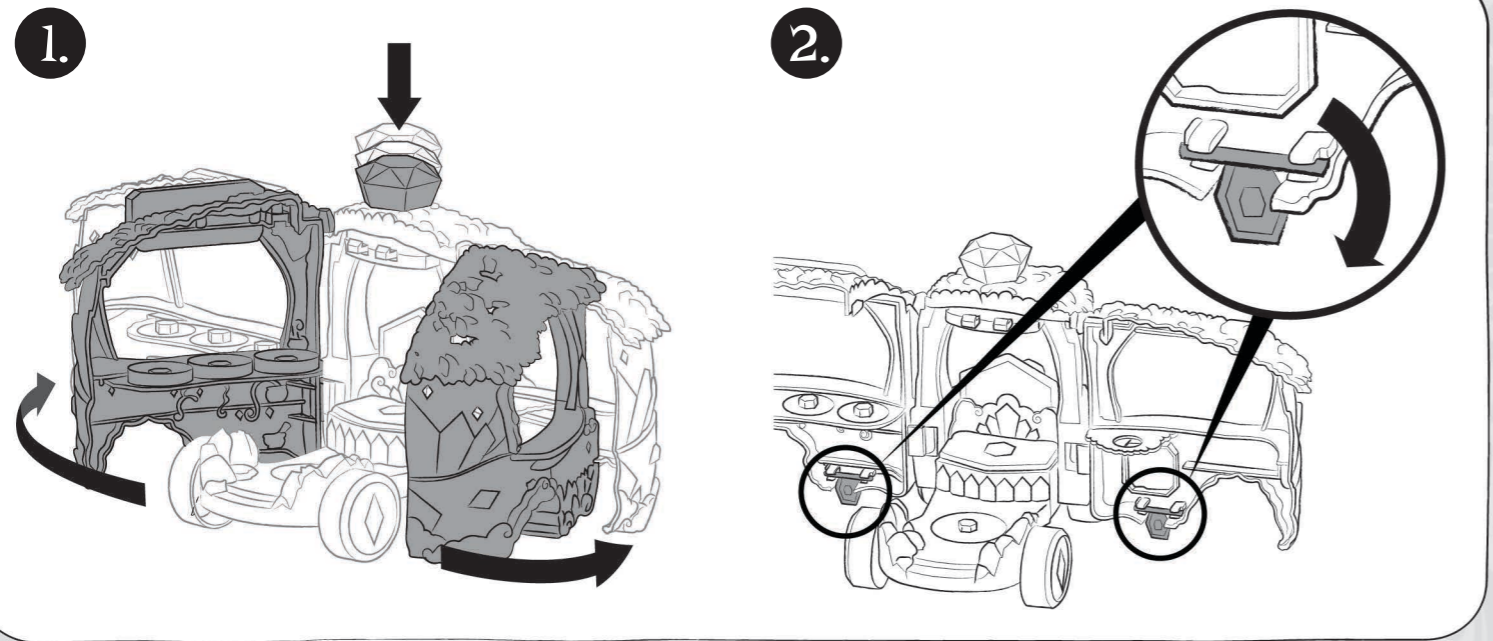

3 x Colour Change Packets

Mixling

Cauldron

Pipette Wand

3 x Accessories

VEHICLE OPEN

VEHICLE CLOSED

MIXLING-COLOR CHANGE