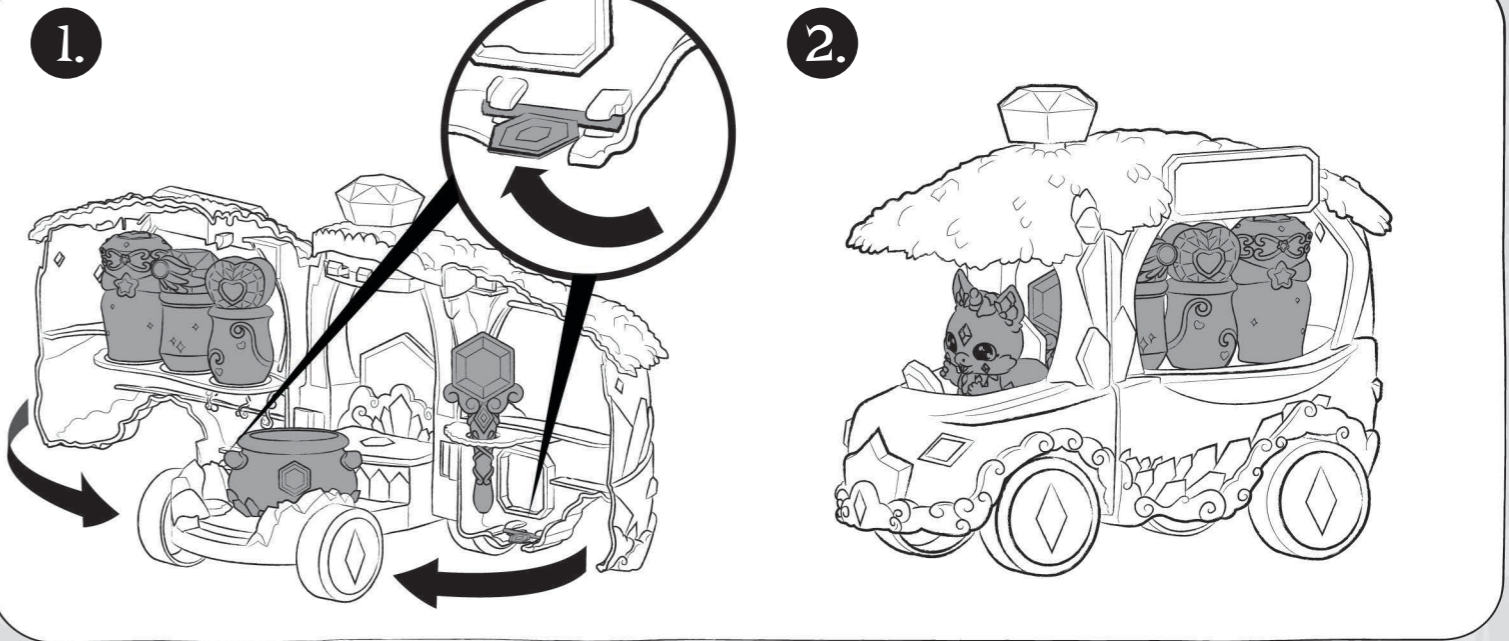

3 x Colour Change Packets

Mixling

Cauldron

Pipette Wand

3 x Accessories

VEHICLE OPEN

VEHICLE CLOSED

MIXLING-COLOR CHANGE