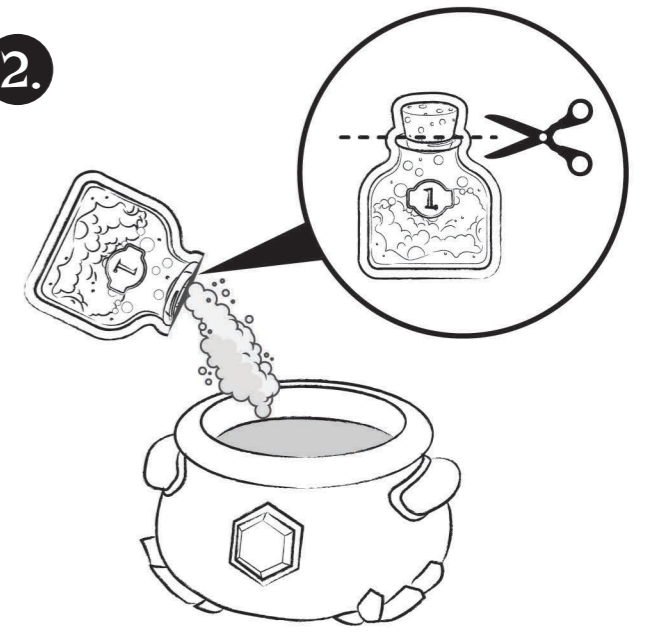

IMPORTANT: RETAIN PACKAGING DETAILS FOR FUTURE REFERENCE. COLORS AND CONTENTS MAY VARY. MAY CONTAIN COLOR CHANGE FIGURES, FOR BEST COLOR CHANGE EFFECT USE ICE WATER AND WARM WATER (95-107°F/35-42°C). PIPETTE WAND INTENDED FOR PLAY ONLY, DO NOT DRINK FROM WAND. EMPTY WATER AFTER PLAY. CLEAN AND DRY TOY BEFORE STORAGE. CONFORMS TO ASTM D-4236. RETAIN INSTRUCTIONS FOR FUTURE REFERENCE. CONTAINS IMIDAZOLIDINYL UREA. MAY PRODUCE AN ALLERGIC REACTION.

1.

2.

POTION CREATION

1.

2.

3.

4.

5.