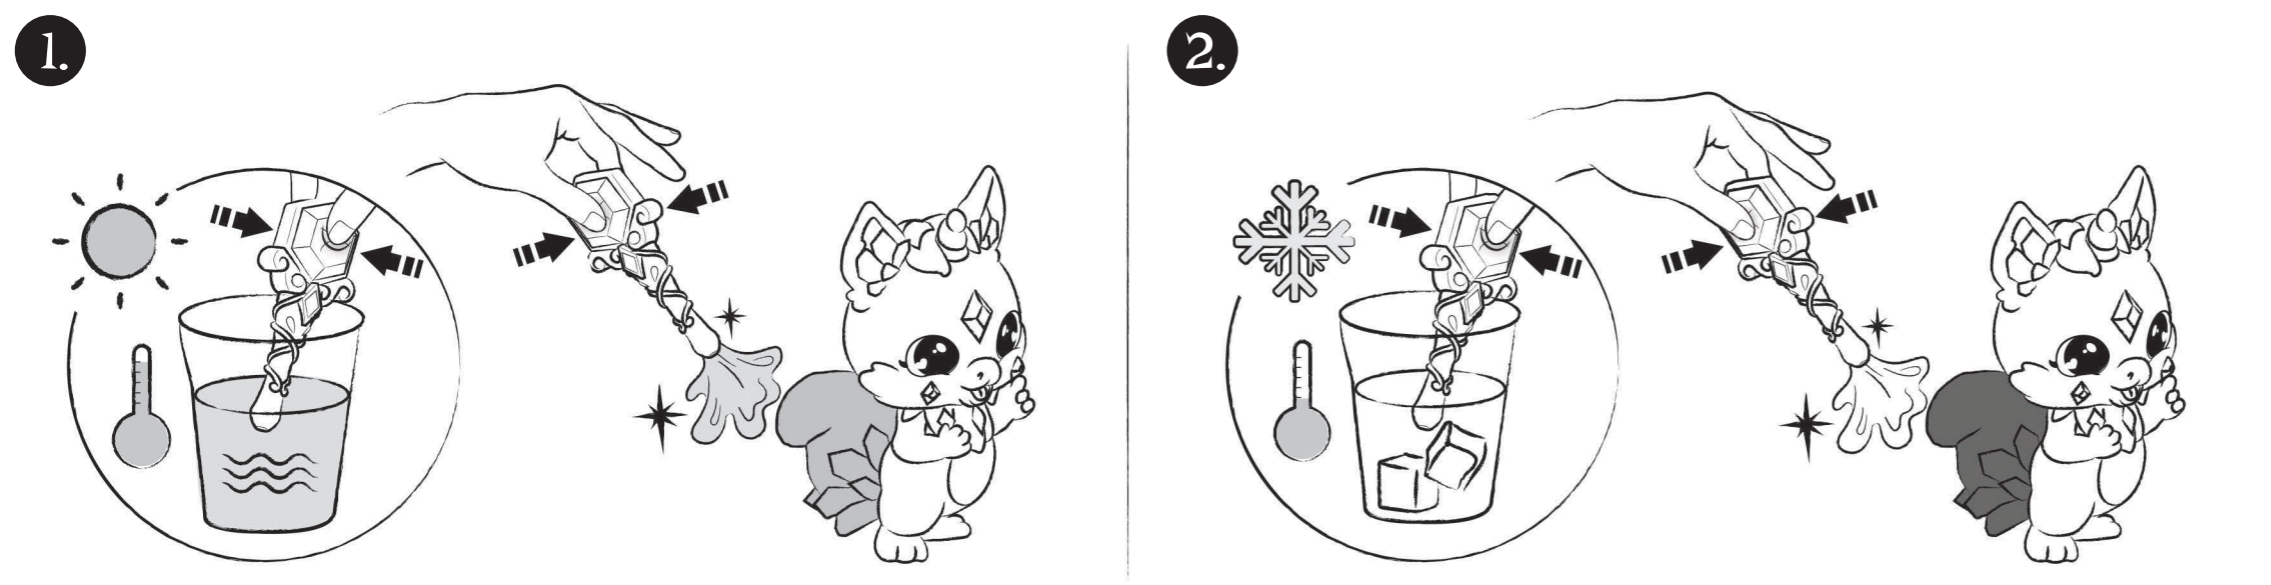

3 x Colour Change Packets

Mixling

Cauldron

Pipette Wand

3 x Accessories

VEHICLE OPEN

VEHICLE CLOSED

MIXLING-COLOR CHANGE

WARNING: NOT SUITABLE FOR CHILDREN UNDER 3 YEARS. MAY CONTAIN COLOR CHANGE FIGURES, TO AVOID SCALDING DO NOT USE WATER ABOVE 120°F/49°C.

CAUTION: DO NOT EAT OR DRINK ANY MATERIALS IN THIS PRODUCT. AVOID EYE CONTACT WITH ALL MATERIALS IN THIS PRODUCT. IN CASE OF ACCIDENTAL EYE CONTACT, FLUSH EYES WITH WATER FOR 10 MINUTES. SEEK MEDICAL ATTENTION IF IRRITATION PERSISTS. USE UNDER PARENTAL SUPERVISION. CONTAINS COLOR WHICH MAY STAIN SOME FABRICS OR SURFACES; USE TOY ON A PROTECTED SURFACE.